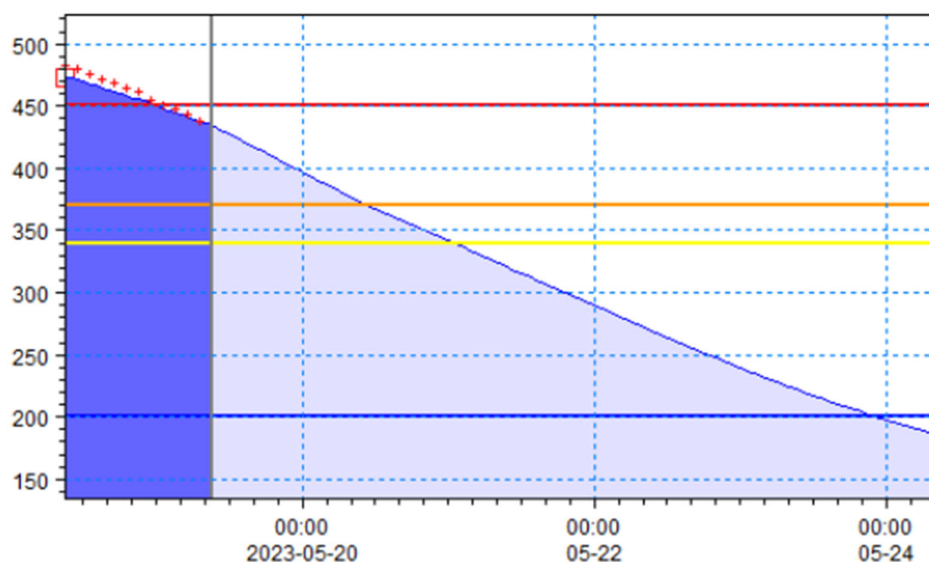

[cm] 3217 UNA (HR KOSTAJNICA)

Vrijeme	Vodostaj
May 19 09:00	434
May 19 10:00	432
May 19 11:00	430
May 19 12:00	428
May 19 13:00	425
May 19 14:00	422
May 19 15:00	420
May 19 18:00	412
May 19 21:00	404
May 20 00:00	397
May 20 03:00	389
May 20 06:00	382
May 20 09:00	374
May 21 09:00	322
May 22 09:00	270
May 23 09:00	223
May 24 09:00	184