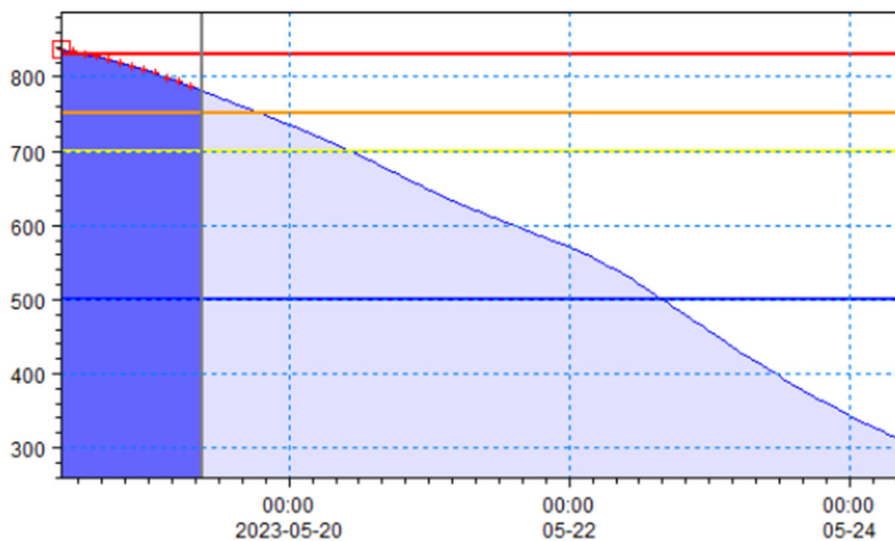

# PROGNOZA VODOSTAJA U IDUĆIH 5 DANA (Model MIKE) 19.-24.5.2023.

[ cm ] 4111 KUPA (KARLOVAC)

Vrijeme	Vodostaj
May 19 09:00	781
May 19 10:00	778
May 19 11:00	775
May 19 12:00	772
May 19 13:00	770
May 19 14:00	767
May 19 15:00	763
May 19 18:00	754
May 19 21:00	745
May 20 00:00	735
May 20 03:00	726
May 20 06:00	716
May 20 09:00	705
May 21 09:00	617
May 22 09:00	535
May 23 09:00	411
May 24 09:00	310

[ cm ] 4010 KUPA (FARKAŠIĆ)

Vrijeme	Vodostaj
May 19 09:00	976
May 19 10:00	977
May 19 11:00	977
May 19 12:00	977
May 19 13:00	978
May 19 14:00	978
May 19 15:00	978
May 19 18:00	977
May 19 21:00	976
May 20 00:00	974
May 20 03:00	971
May 20 06:00	968
May 20 09:00	965
May 21 09:00	922
May 22 09:00	861
May 23 09:00	784
May 24 09:00	703

[ cm ] 3020 SAVA (CRNAC)

Vrijeme	Vodostaj
May 19 09:00	721
May 19 10:00	721
May 19 11:00	721
May 19 12:00	721
May 19 13:00	720
May 19 14:00	720
May 19 15:00	720
May 19 18:00	719
May 19 21:00	719
May 20 00:00	719
May 20 03:00	718
May 20 06:00	718
May 20 09:00	717
May 21 09:00	707
May 22 09:00	702
May 23 09:00	685
May 24 09:00	653

[ cm ] 3219 SAVA (JASENOVAC)

Vrijeme	Vodostaj
May 19 09:00	867
May 19 10:00	867
May 19 11:00	866
May 19 12:00	866
May 19 13:00	866
May 19 14:00	866
May 19 15:00	865
May 19 18:00	864
May 19 21:00	863
May 20 00:00	861
May 20 03:00	859
May 20 06:00	857
May 20 09:00	855
May 21 09:00	841
May 22 09:00	828
May 23 09:00	818
May 24 09:00	807