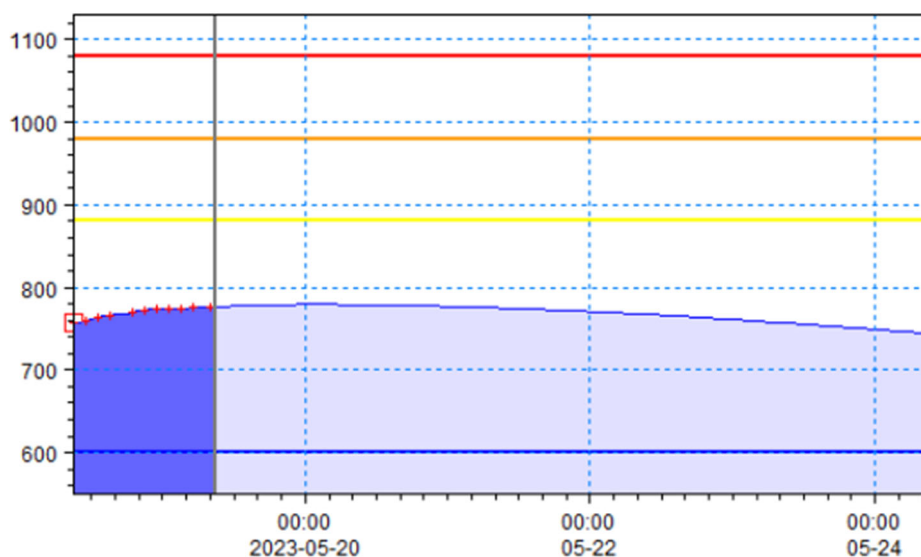

[ cm ] 4010 KUPA (FARKAŠIĆ)

Vrijeme	Vodostaj
May 19 09:00	976
May 19 10:00	977
May 19 11:00	977
May 19 12:00	977
May 19 13:00	978
May 19 14:00	978
May 19 15:00	978
May 19 18:00	977
May 19 21:00	976
May 20 00:00	974
May 20 03:00	971
May 20 06:00	968
May 20 09:00	965
May 21 09:00	922
May 22 09:00	861
May 23 09:00	784
May 24 09:00	703

[ cm ] 3020 SAVA (CRNAC)

Vrijeme	Vodostaj
May 19 09:00	721
May 19 10:00	721
May 19 11:00	721
May 19 12:00	721
May 19 13:00	720
May 19 14:00	720
May 19 15:00	720
May 19 18:00	719
May 19 21:00	719
May 20 00:00	719
May 20 03:00	718
May 20 06:00	718
May 20 09:00	717
May 21 09:00	707
May 22 09:00	702
May 23 09:00	685
May 24 09:00	653

[ cm ] 3219 SAVA (JASENOVAC)

Vrijeme	Vodostaj
May 19 09:00	867
May 19 10:00	867
May 19 11:00	866
May 19 12:00	866
May 19 13:00	866
May 19 14:00	866
May 19 15:00	865
May 19 18:00	864
May 19 21:00	863
May 20 00:00	861
May 20 03:00	859
May 20 06:00	857
May 20 09:00	855
May 21 09:00	841
May 22 09:00	828
May 23 09:00	818
May 24 09:00	807

[ cm ] 3211 SAVA (ŽUPANJA STEPENICA)

Vrijeme	Vodostaj
May 19 09:00	776
May 19 10:00	777
May 19 11:00	777
May 19 12:00	777
May 19 13:00	778
May 19 14:00	778
May 19 15:00	778
May 19 18:00	779
May 19 21:00	779
May 20 00:00	779
May 20 03:00	779
May 20 06:00	779
May 20 09:00	779
May 21 09:00	775
May 22 09:00	768
May 23 09:00	757
May 24 09:00	745