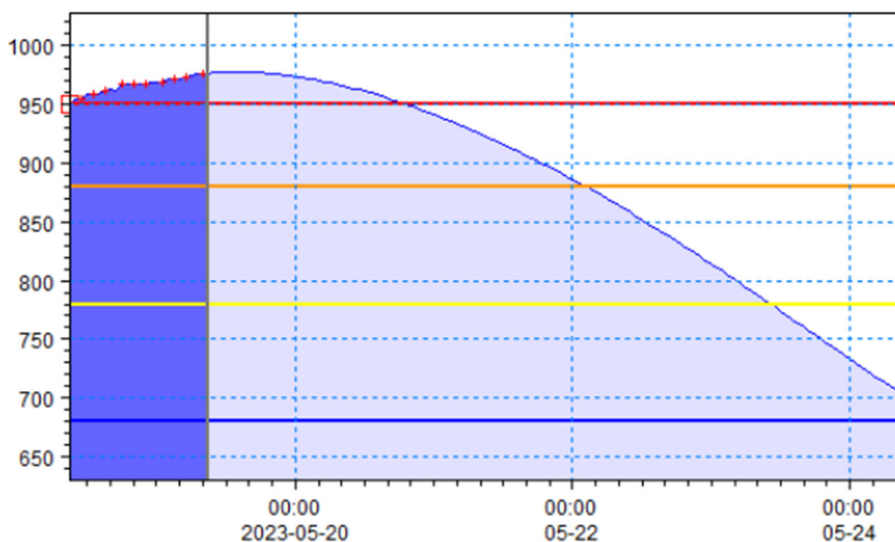

# PROGNOZA VODOSTAJA U IDUĆIH 5 DANA (Model MIKE) 19.-24.5.2023.

[ cm ] 4111 KUPA (KARLOVAC)

Vrijeme	Vodostaj
May 19 09:00	781
May 19 10:00	778
May 19 11:00	775
May 19 12:00	772
May 19 13:00	770
May 19 14:00	767
May 19 15:00	763
May 19 18:00	754
May 19 21:00	745
May 20 00:00	735
May 20 03:00	726
May 20 06:00	716
May 20 09:00	705
May 21 09:00	617
May 22 09:00	535
May 23 09:00	411
May 24 09:00	310

[ cm ] 4010 KUPA (FARKAŠIĆ)

Vrijeme	Vodostaj
May 19 09:00	976
May 19 10:00	977
May 19 11:00	977
May 19 12:00	977
May 19 13:00	978
May 19 14:00	978
May 19 15:00	978
May 19 18:00	977
May 19 21:00	976
May 20 00:00	974
May 20 03:00	971
May 20 06:00	968
May 20 09:00	965
May 21 09:00	922
May 22 09:00	861
May 23 09:00	784
May 24 09:00	703

[ cm ] 3020 SAVA (CRNAC)

Vrijeme	Vodostaj
May 19 09:00	721
May 19 10:00	721
May 19 11:00	721
May 19 12:00	721
May 19 13:00	720
May 19 14:00	720
May 19 15:00	720
May 19 18:00	719
May 19 21:00	719
May 20 00:00	719
May 20 03:00	718
May 20 06:00	718
May 20 09:00	717
May 21 09:00	707
May 22 09:00	702
May 23 09:00	685
May 24 09:00	653

[ cm ] 3219 SAVA (JASENOVAC)

Vrijeme	Vodostaj
May 19 09:00	867
May 19 10:00	867
May 19 11:00	866
May 19 12:00	866
May 19 13:00	866
May 19 14:00	866
May 19 15:00	865
May 19 18:00	864
May 19 21:00	863
May 20 00:00	861
May 20 03:00	859
May 20 06:00	857
May 20 09:00	855
May 21 09:00	841
May 22 09:00	828
May 23 09:00	818
May 24 09:00	807