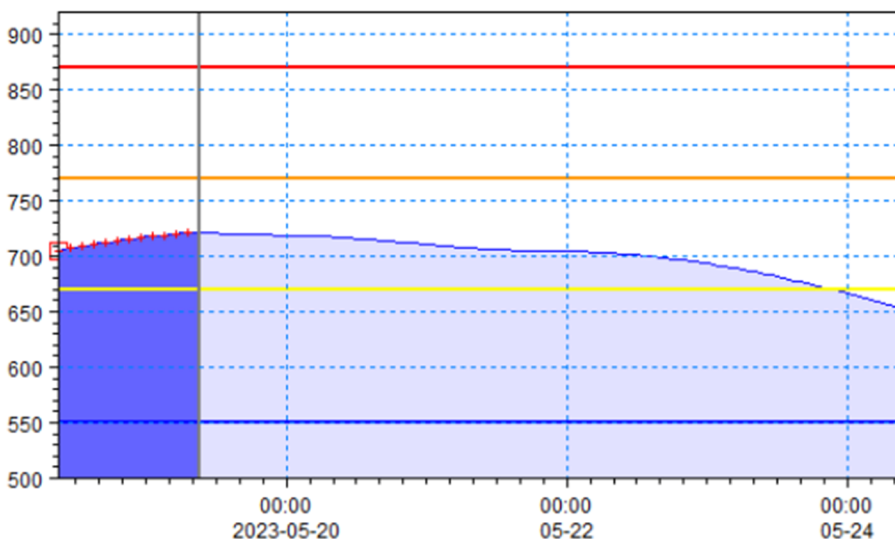

# PROGNOZA VODOSTAJA U IDUĆIH 5 DANA (Model MIKE) 19.-24.5.2023.

[ cm ] 4111 KUPA (KARLOVAC)

Vrijeme	Vodostaj
May 19 09:00	781
May 19 10:00	778
May 19 11:00	775
May 19 12:00	772
May 19 13:00	770
May 19 14:00	767
May 19 15:00	763
May 19 18:00	754
May 19 21:00	745
May 20 00:00	735
May 20 03:00	726
May 20 06:00	716
May 20 09:00	705
May 21 09:00	617
May 22 09:00	535
May 23 09:00	411
May 24 09:00	310

[ cm ] 4010 KUPA (FARKAŠIĆ)

Vrijeme	Vodostaj
May 19 09:00	976
May 19 10:00	977
May 19 11:00	977
May 19 12:00	977
May 19 13:00	978
May 19 14:00	978
May 19 15:00	978
May 19 18:00	977
May 19 21:00	976
May 20 00:00	974
May 20 03:00	971
May 20 06:00	968
May 20 09:00	965
May 21 09:00	922
May 22 09:00	861
May 23 09:00	784
May 24 09:00	703

[ cm ] 3020 SAVA (CRNAC)

Vrijeme	Vodostaj
May 19 09:00	721
May 19 10:00	721
May 19 11:00	721
May 19 12:00	721
May 19 13:00	720
May 19 14:00	720
May 19 15:00	720
May 19 18:00	719
May 19 21:00	719
May 20 00:00	719
May 20 03:00	718
May 20 06:00	718
May 20 09:00	717
May 21 09:00	707
May 22 09:00	702
May 23 09:00	685
May 24 09:00	653

[ cm ] 3219 SAVA (JASENOVAC)

Vrijeme	Vodostaj
May 19 09:00	867
May 19 10:00	867
May 19 11:00	866
May 19 12:00	866
May 19 13:00	866
May 19 14:00	866
May 19 15:00	865
May 19 18:00	864
May 19 21:00	863
May 20 00:00	861
May 20 03:00	859
May 20 06:00	857
May 20 09:00	855
May 21 09:00	841
May 22 09:00	828
May 23 09:00	818
May 24 09:00	807