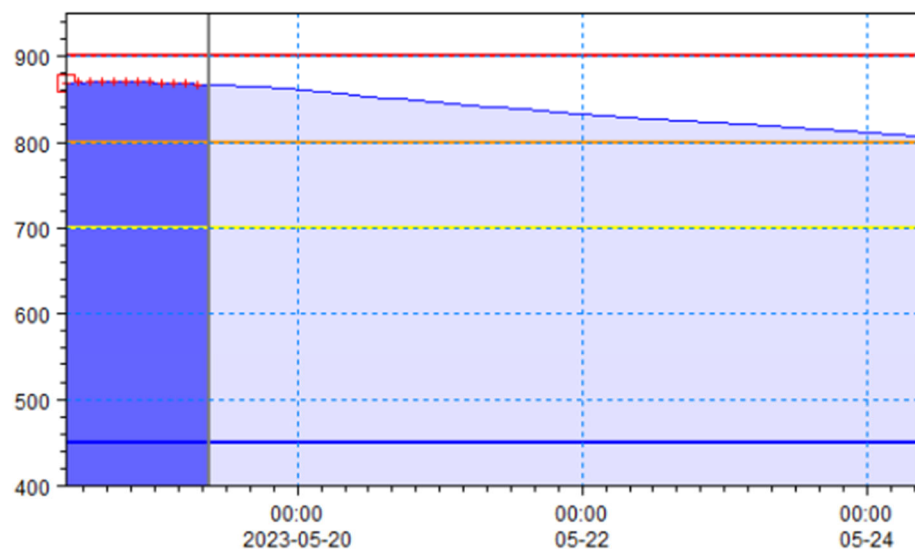

[ cm ] 4010 KUPA (FARKAŠIĆ)

Vrijeme	Vodostaj
May 19 09:00	976
May 19 10:00	977
May 19 11:00	977
May 19 12:00	977
May 19 13:00	978
May 19 14:00	978
May 19 15:00	978
May 19 18:00	977
May 19 21:00	976
May 20 00:00	974
May 20 03:00	971
May 20 06:00	968
May 20 09:00	965
May 21 09:00	922
May 22 09:00	861
May 23 09:00	784
May 24 09:00	703

[ cm ] 3020 SAVA (CRNAC)

Vrijeme	Vodostaj
May 19 09:00	721
May 19 10:00	721
May 19 11:00	721
May 19 12:00	721
May 19 13:00	720
May 19 14:00	720
May 19 15:00	720
May 19 18:00	719
May 19 21:00	719
May 20 00:00	719
May 20 03:00	718
May 20 06:00	718
May 20 09:00	717
May 21 09:00	707
May 22 09:00	702
May 23 09:00	685
May 24 09:00	653

[ cm ] 3219 SAVA (JASENOVAC)

Vrijeme	Vodostaj
May 19 09:00	867
May 19 10:00	867
May 19 11:00	866
May 19 12:00	866
May 19 13:00	866
May 19 14:00	866
May 19 15:00	865
May 19 18:00	864
May 19 21:00	863
May 20 00:00	861
May 20 03:00	859
May 20 06:00	857
May 20 09:00	855
May 21 09:00	841
May 22 09:00	828
May 23 09:00	818
May 24 09:00	807

[ cm ] 3211 SAVA (ŽUPANJA STEPENICA)

Vrijeme	Vodostaj
May 19 09:00	776
May 19 10:00	777
May 19 11:00	777
May 19 12:00	777
May 19 13:00	778
May 19 14:00	778
May 19 15:00	778
May 19 18:00	779
May 19 21:00	779
May 20 00:00	779
May 20 03:00	779
May 20 06:00	779
May 20 09:00	779
May 21 09:00	775
May 22 09:00	768
May 23 09:00	757
May 24 09:00	745